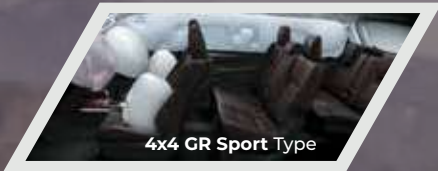

COMPREHENSIVE SAFETY FEATURES

4x4 GR Sport Type

7 SRS Airbags

(dual + knee + side + curtain shield airbags)
Ensure the safety by enduring impacts to minimize the chance of injury. (4x4 GR Sport Type)