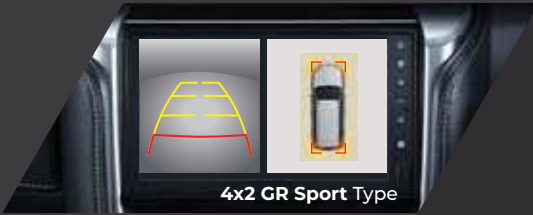

4x2 GR Sport Type

Surround Monitor

(GR Sport Type)

Feels the surrounding even more with the new intelligent system, which helps to prevent collisions when parking or setting off.

- ▣ Blind Spot Detection
- ▣ Lane Departure Warning
- ▣ Moving Object Detection (MOD)
- ▣ Headway Monitoring Warning (HMW)